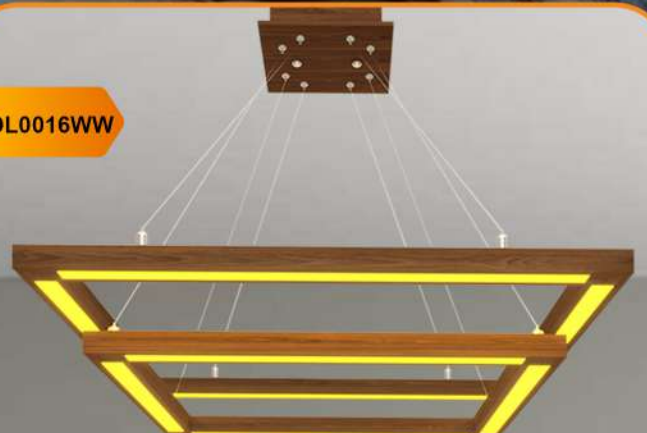

#PDL0016WW