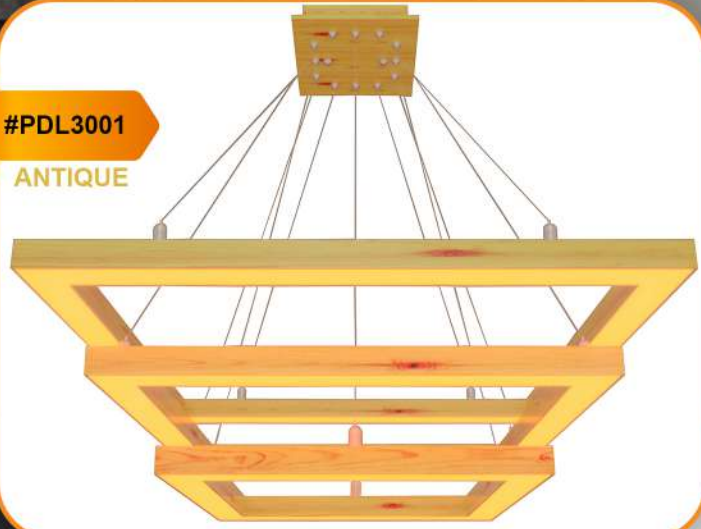

#PDL3001
ANTIQUE