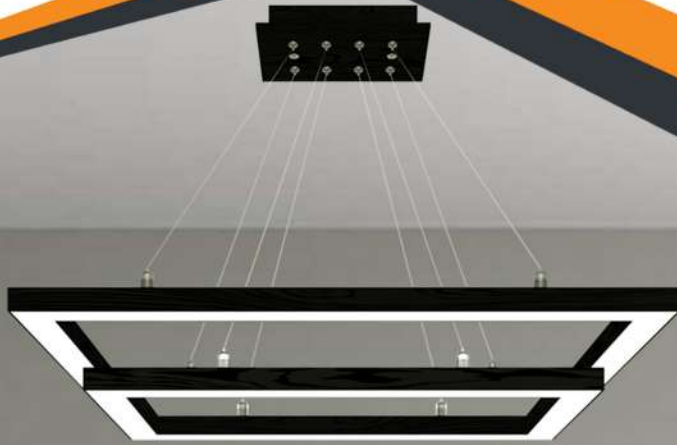

INDOOR DECORATIVE USE:

Suitable for indoor decorative purposes, this pendant light adds a touch of style and modernity to your living room, dining area, or kitchen island.