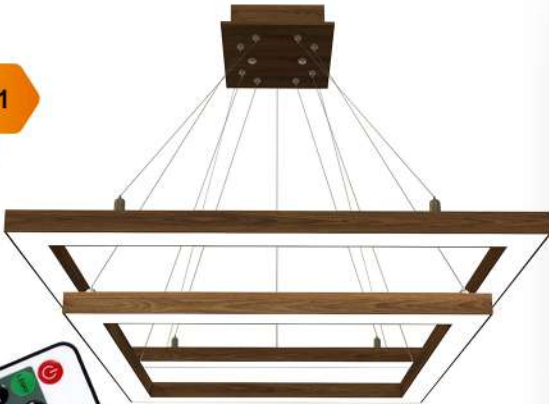

KASTENGLOW®
TOUCH OF NATURE

www.kastenglow.com

#PDL0001

BROWN