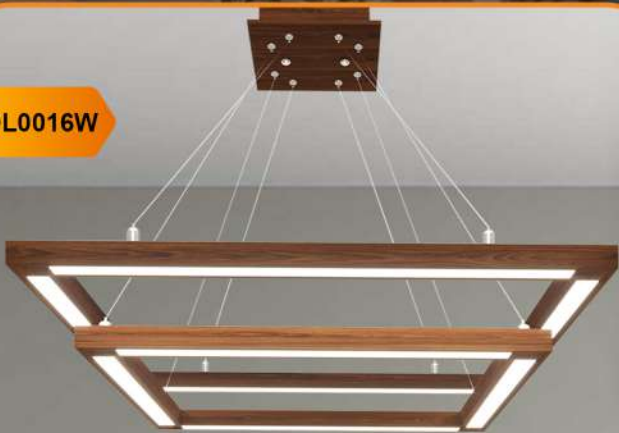

Versatile Style: The lamp's timeless design seamlessly blends with various interior styles, offering versatility for any room – from modern to farmhouse aesthetics.

#PDL0014

#PDL0015

#PDL0016W

#PDL0016WW