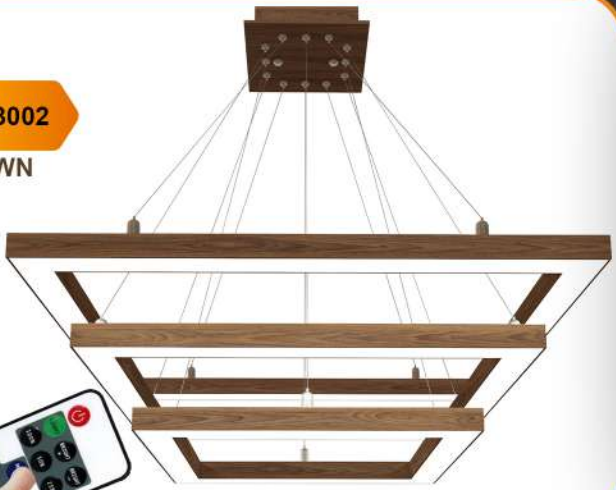

Energy-Efficient Lighting:

Embrace modern technology with the LED light source, providing energy-efficient illumination that enhances the overall ambiance of your living space.

#PDL3002
BROWN