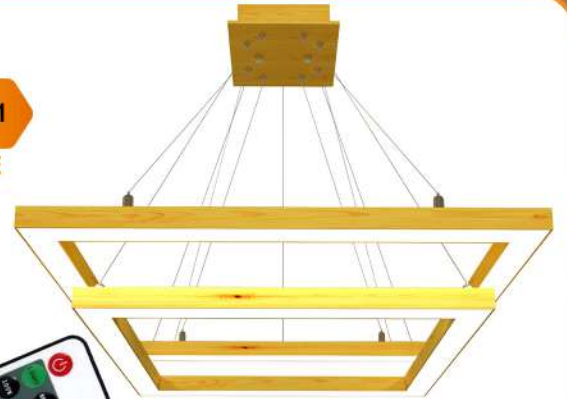

#PDL0001

ANTIQUE